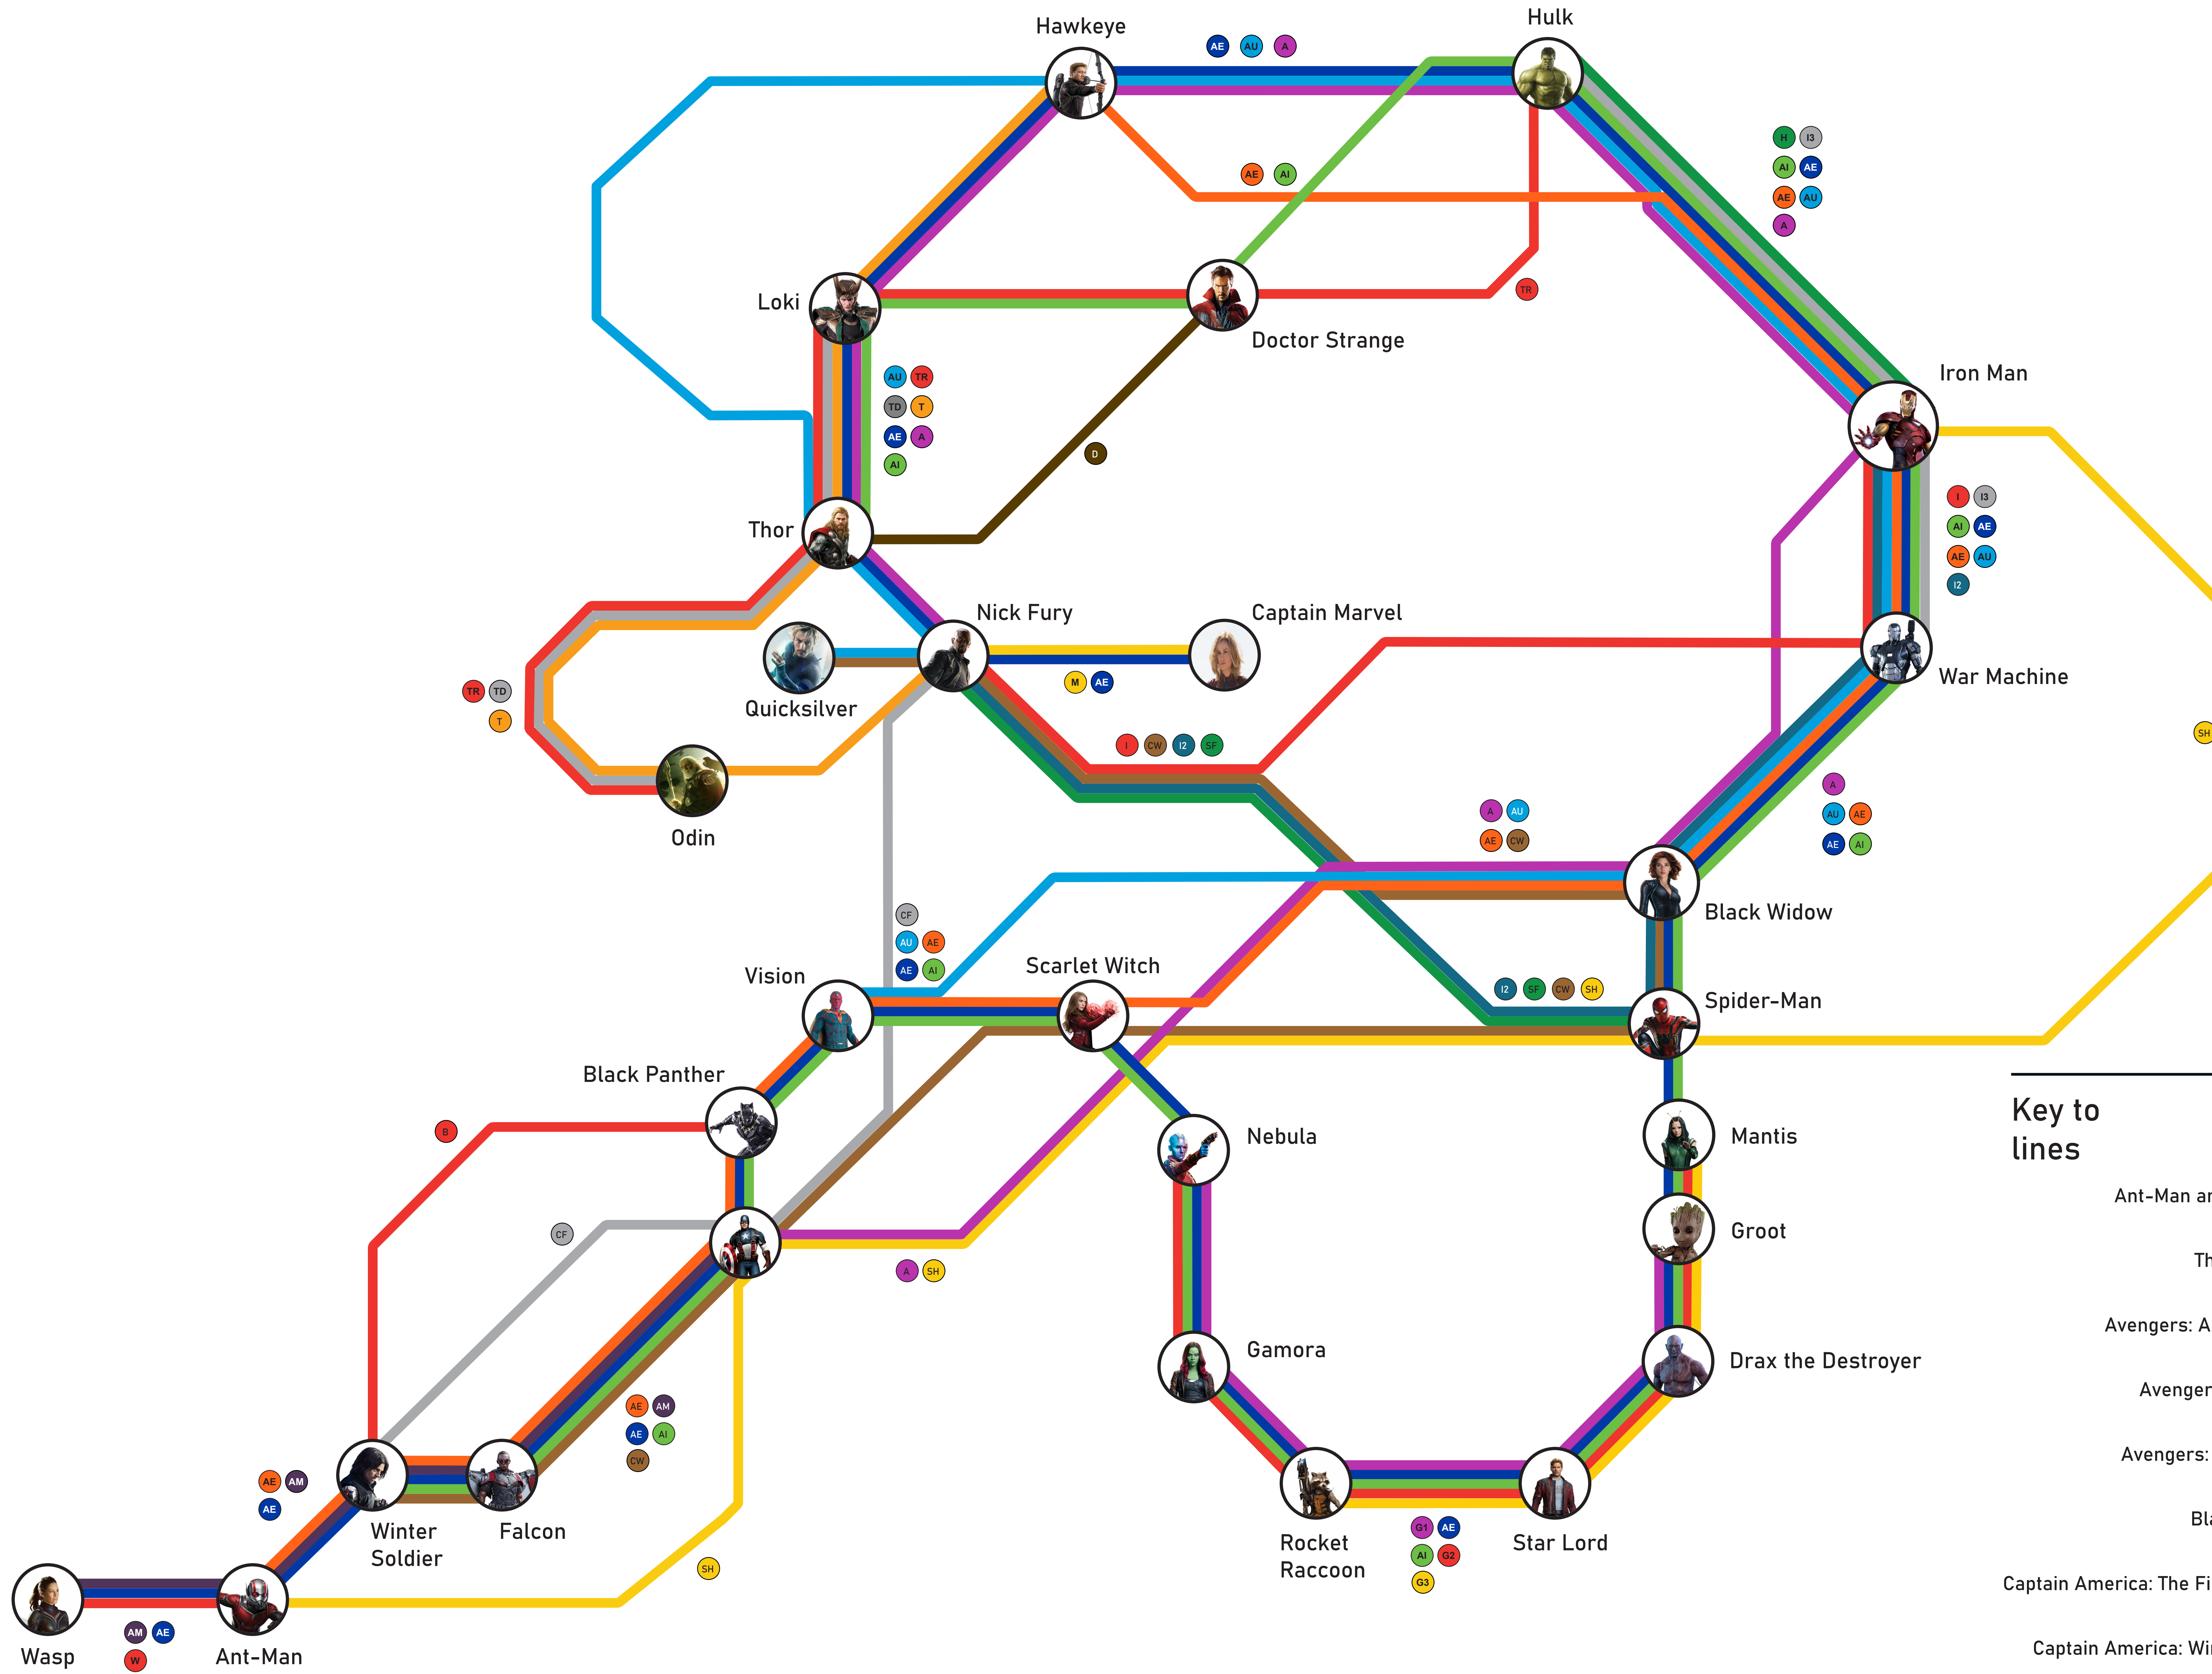

Metro Network of the Marvel Cinematic Universe

Key to lines

Ant-Man	AM	Captain Marvel	M
Ant-Man and the Wasp	AW	Guardians of the Galaxy	GI
The Avengers	A	Guardians of the Galaxy Vol. 2	G2
Avengers: Age of Ultron	AU	Guardians of the Galaxy Vol. 2	G3
Avengers: Endgame	AE	Iron Man	I
Avengers: Infinity War	AI	Iron Man 2	I2
Black Panther	B	Iron Man 3	I3
Captain America: The First Avenger	CF	Thor	T
Captain America: Winter Soldier	CS	Thor: The Dark World	TD
Captain America: Civil War	CC	Thor: Ragnarok	TR
Doctor Strange	D	Spider Man: Far from Home	SF
The Incredible Hulk	H	Spider Man: Homecoming	SH