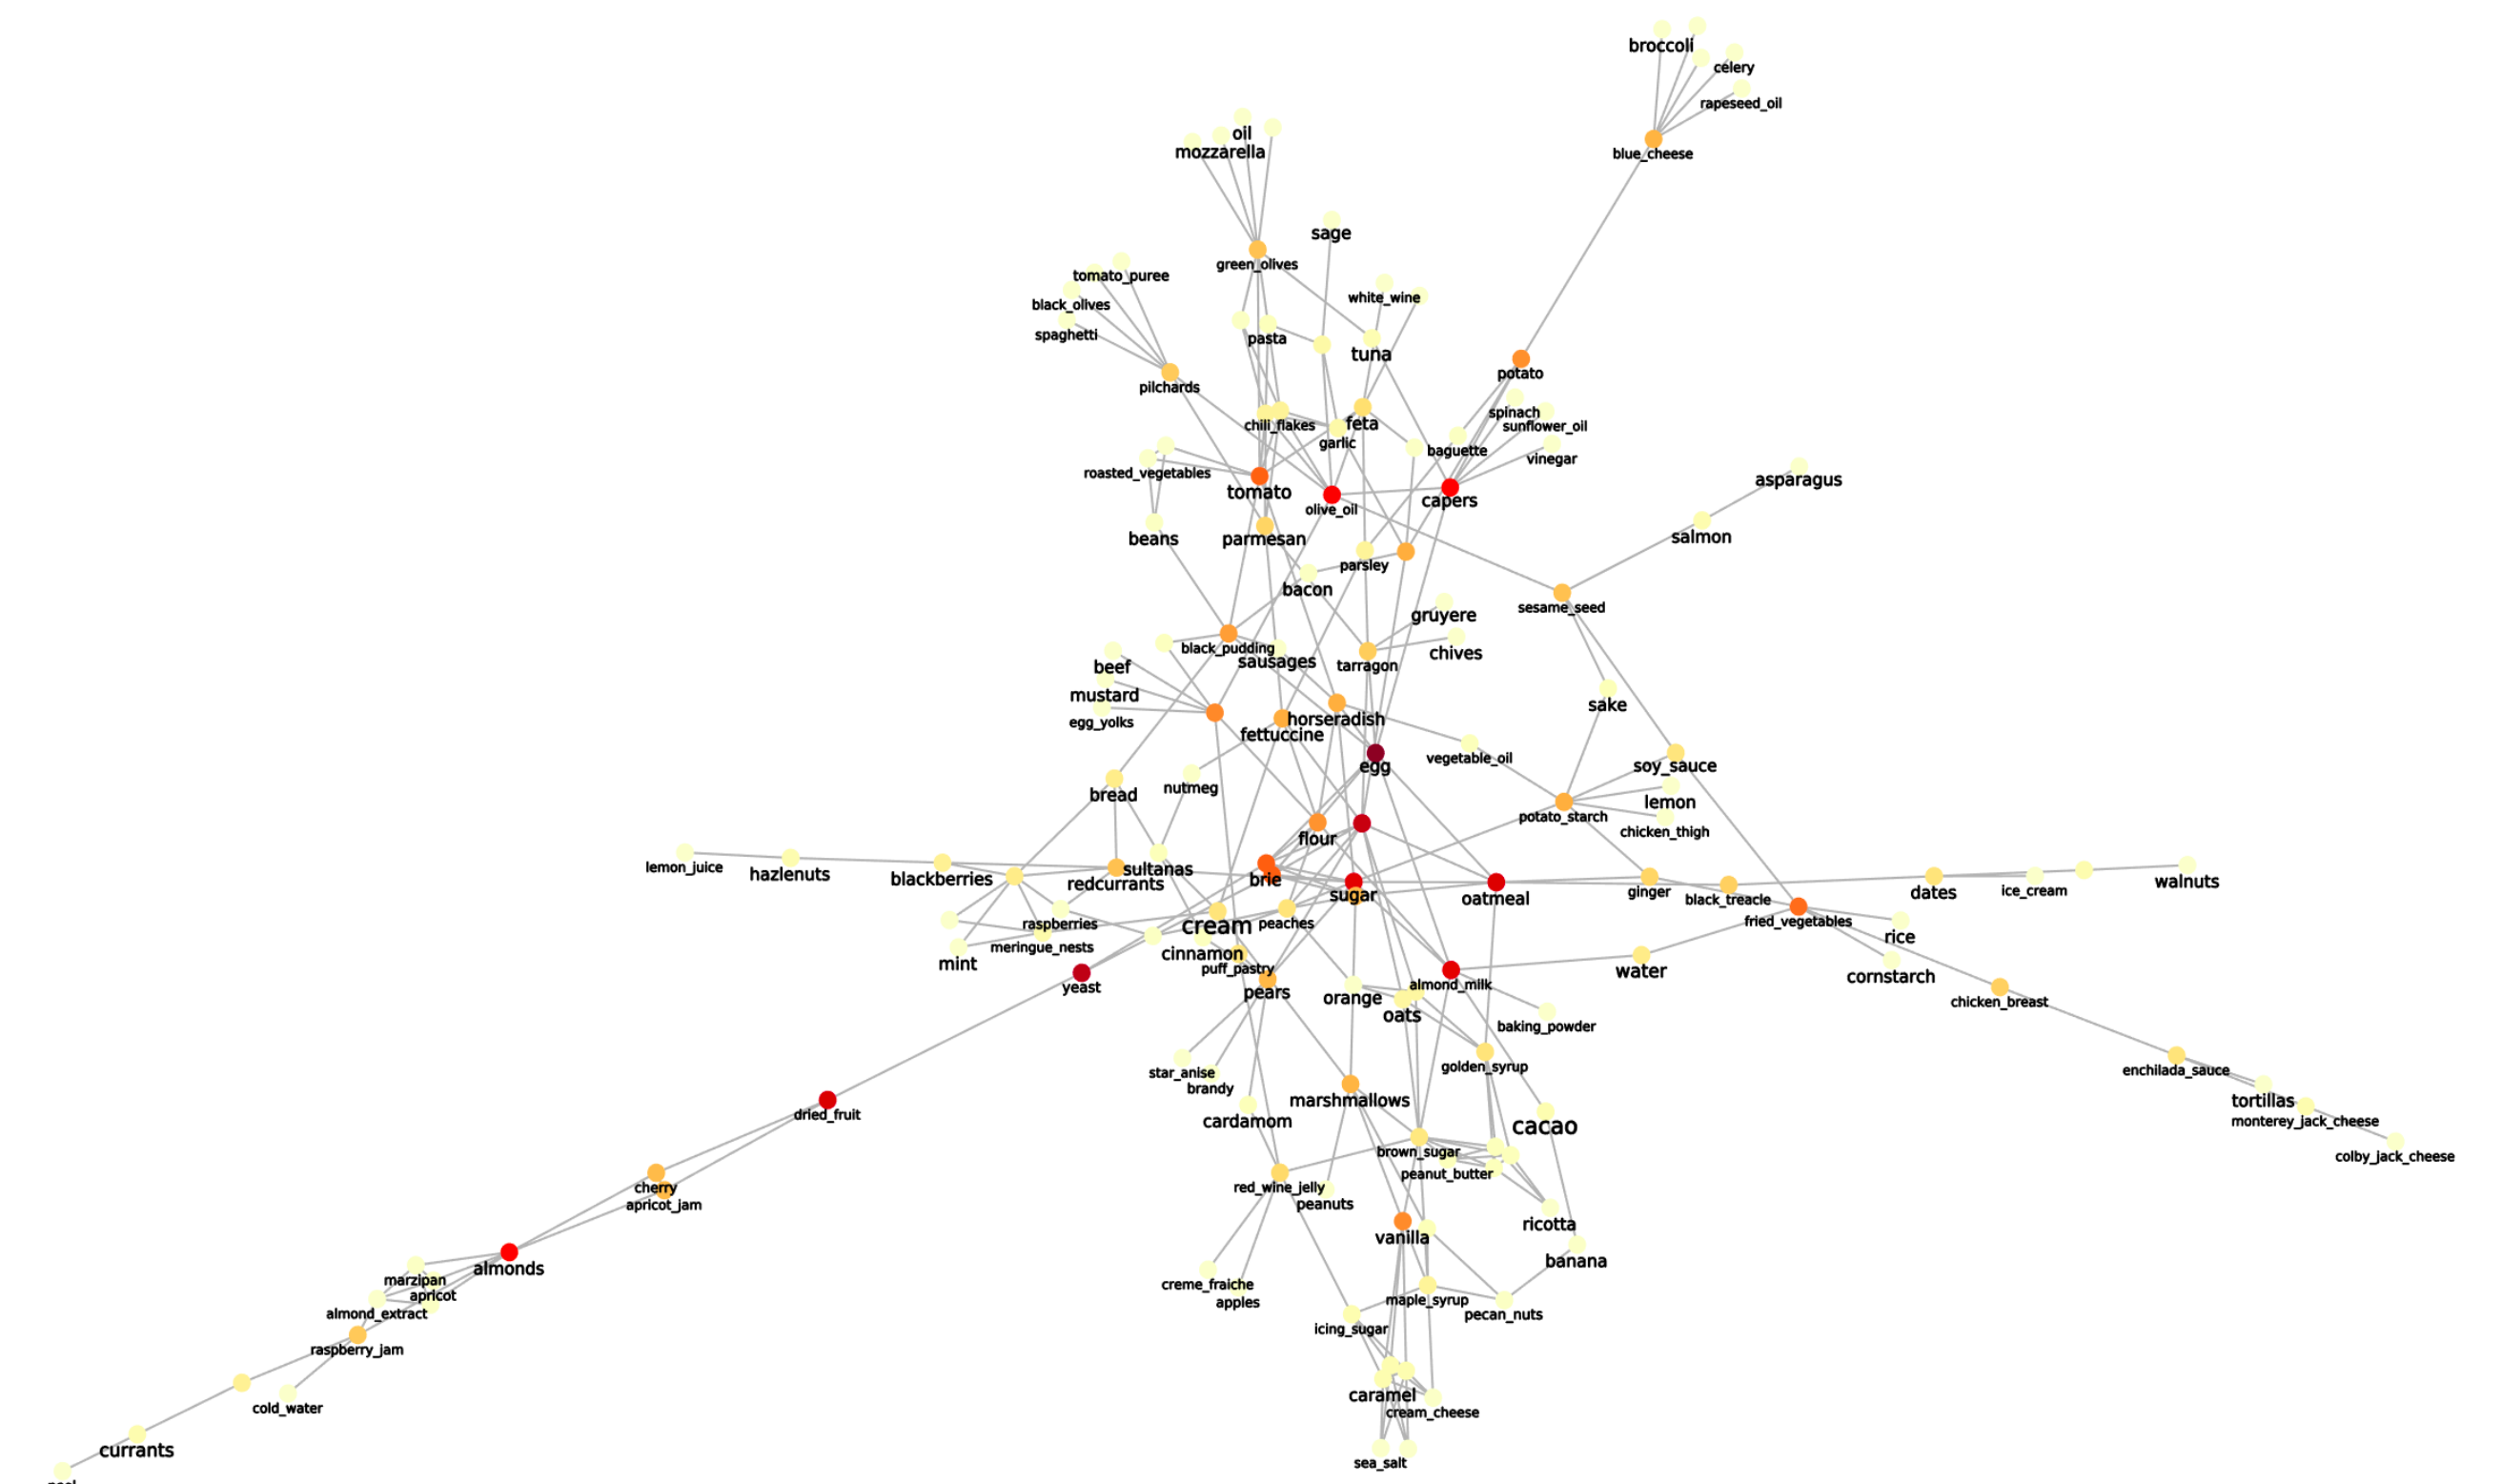

The MealDB Database

James Wood, Marnijati Torkel, Ereina Gomez, Peter Eades, Amyra Meidiana, Seokhee Hong

Information Visualisation Research Group

Meal graph (FR layout)

Ingredient graph
(spectral sparsification, betweenness centrality, FR layout)

Ingredient graph
(spectral sparsification, 3-core, LinLog layout)

Ingredient graph (6-core)
(Concentric circle: Category, Dot: ingredient)

Area graph
(Concentric circle: Category, Dot: ingredient)

Desert Beef Chicken Vegetarian Vegan Starter Seafood Pork Lamb Pasta Side Miscellaneous Breakfast

Aboriginal dot painting inspired visualization

Area graph
(Concentric circle: Category, Dot: Ingredient)

Area graph