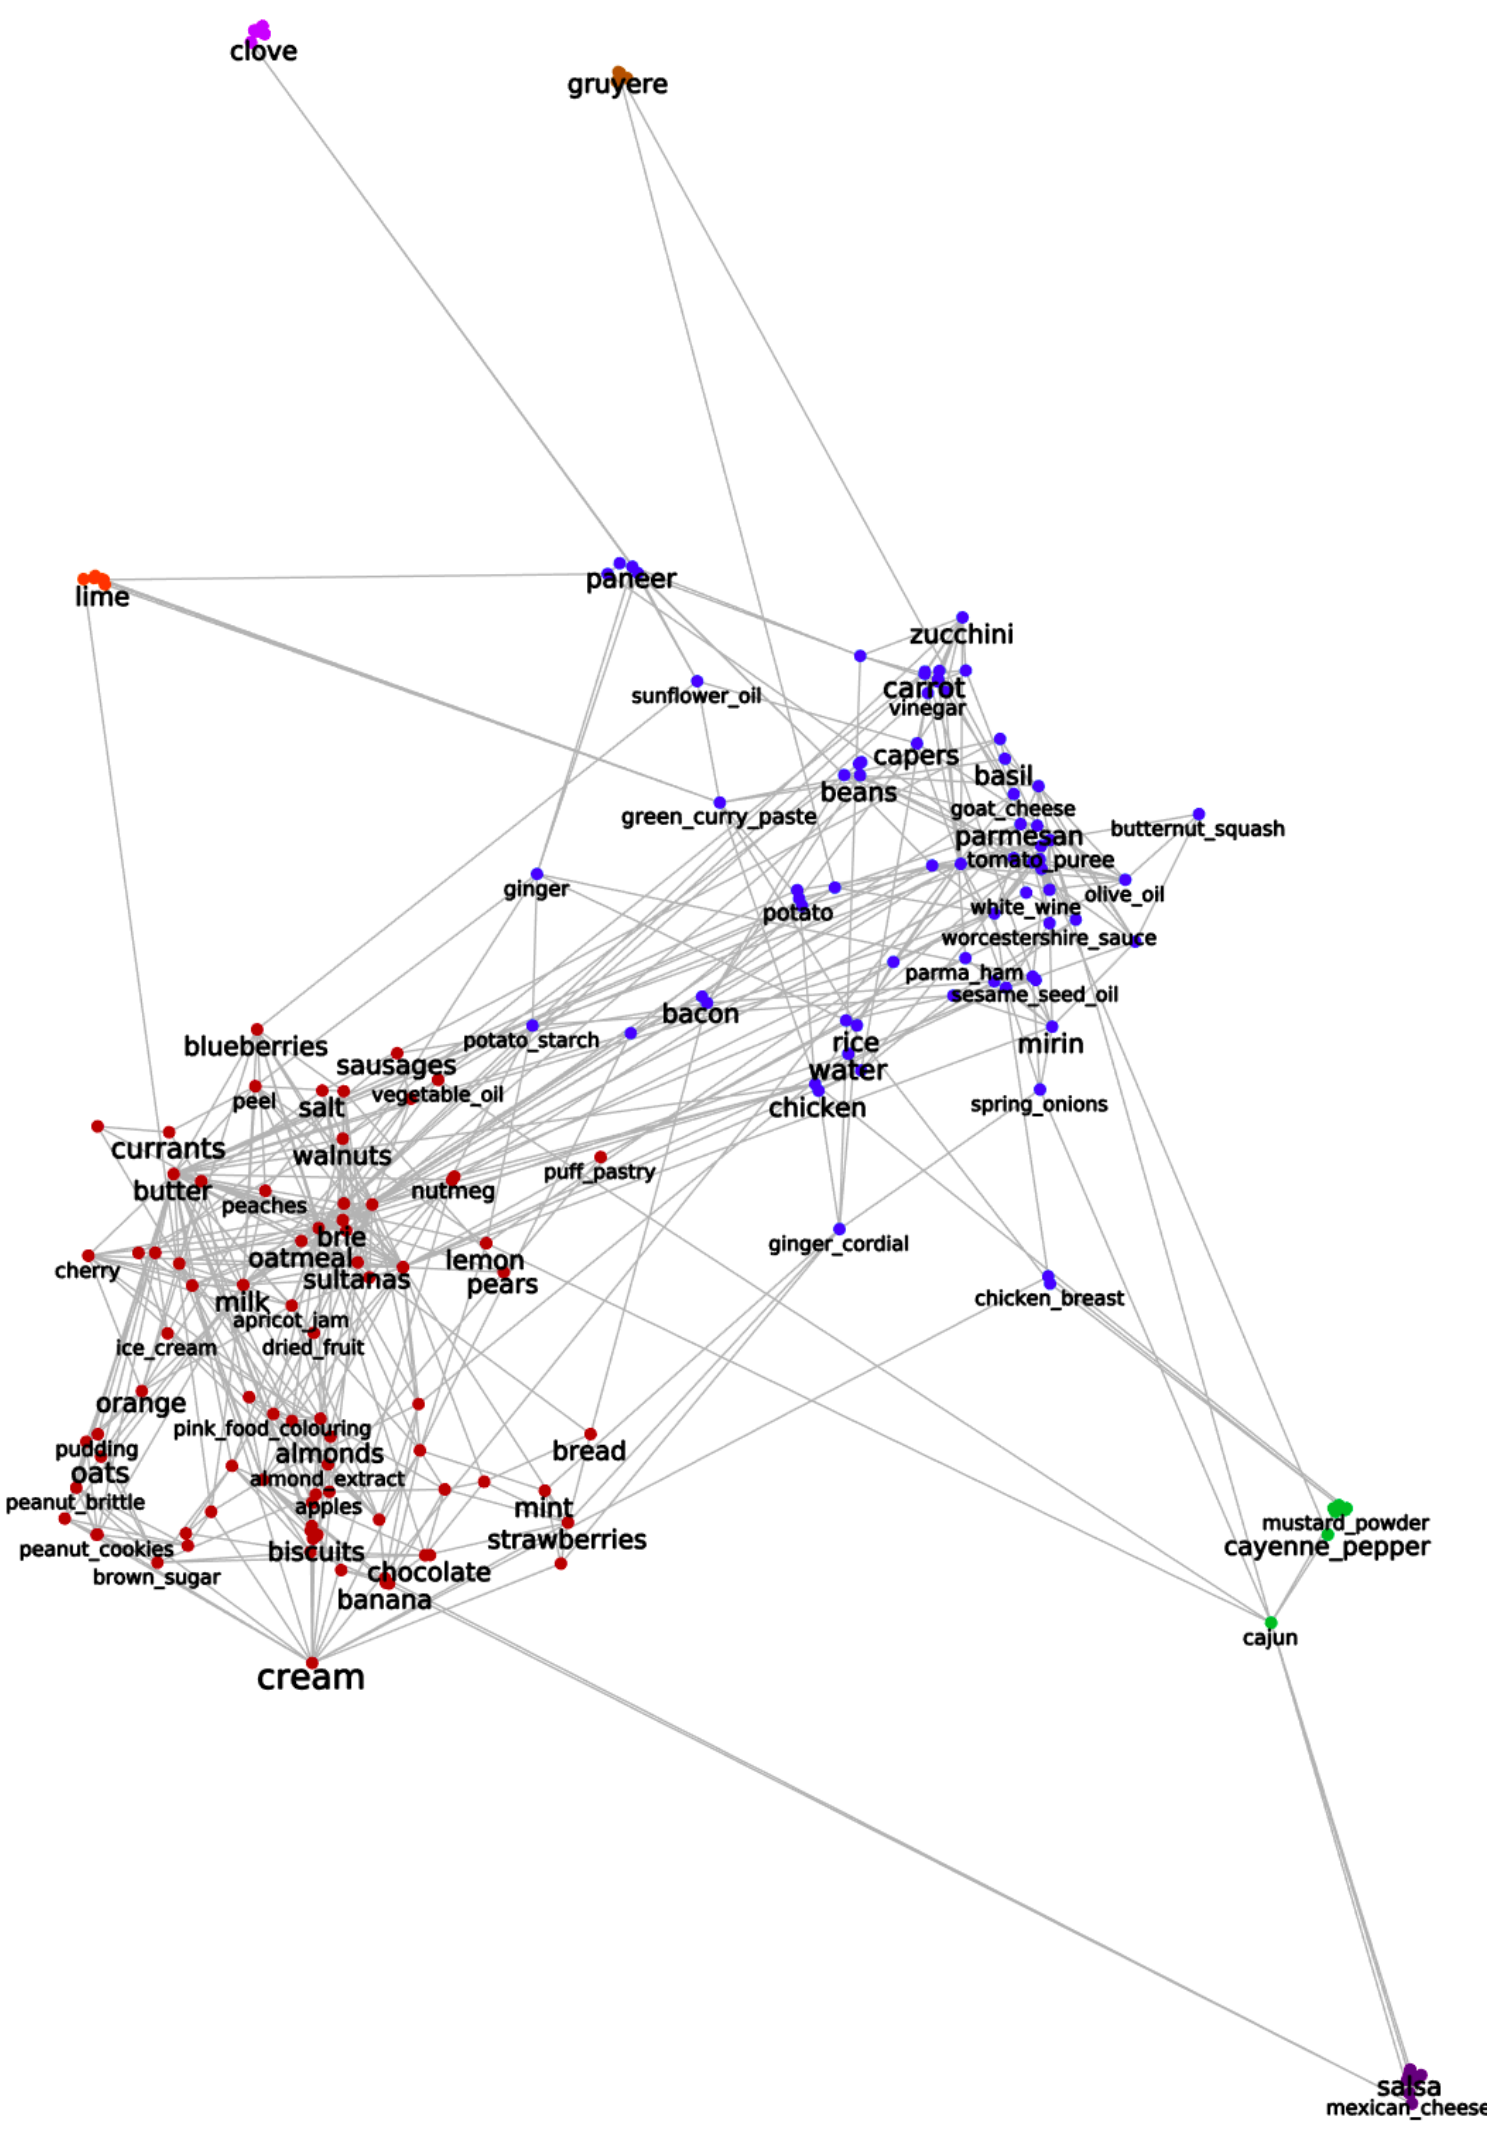

The MealDB Database

James Wood, Marnijati Torkel, Ereina Gomez, Peter Eades, Amyra Meidiana, Seokhee Hong

Information Visualisation Research Group

Meal graph (FR layout)

Ingredient graph
(spectral sparsification, betweenness centrality, FR layout)

Ingredient graph
(spectral sparsification, 3-core, LinLog layout)

Ingredient graph (6-core)
(Concentric circle: Category, Dot: ingredient)

Area graph
(Concentric circle: Category, Dot: ingredient)

Desert Beef Chicken Vegetarian Vegan Starter Seafood Pork Lamb Pasta Side Miscellaneous Breakfast

Aboriginal dot painting inspired visualization

Area graph
(Concentric circle: Category, Dot: Ingredient)

Area graph