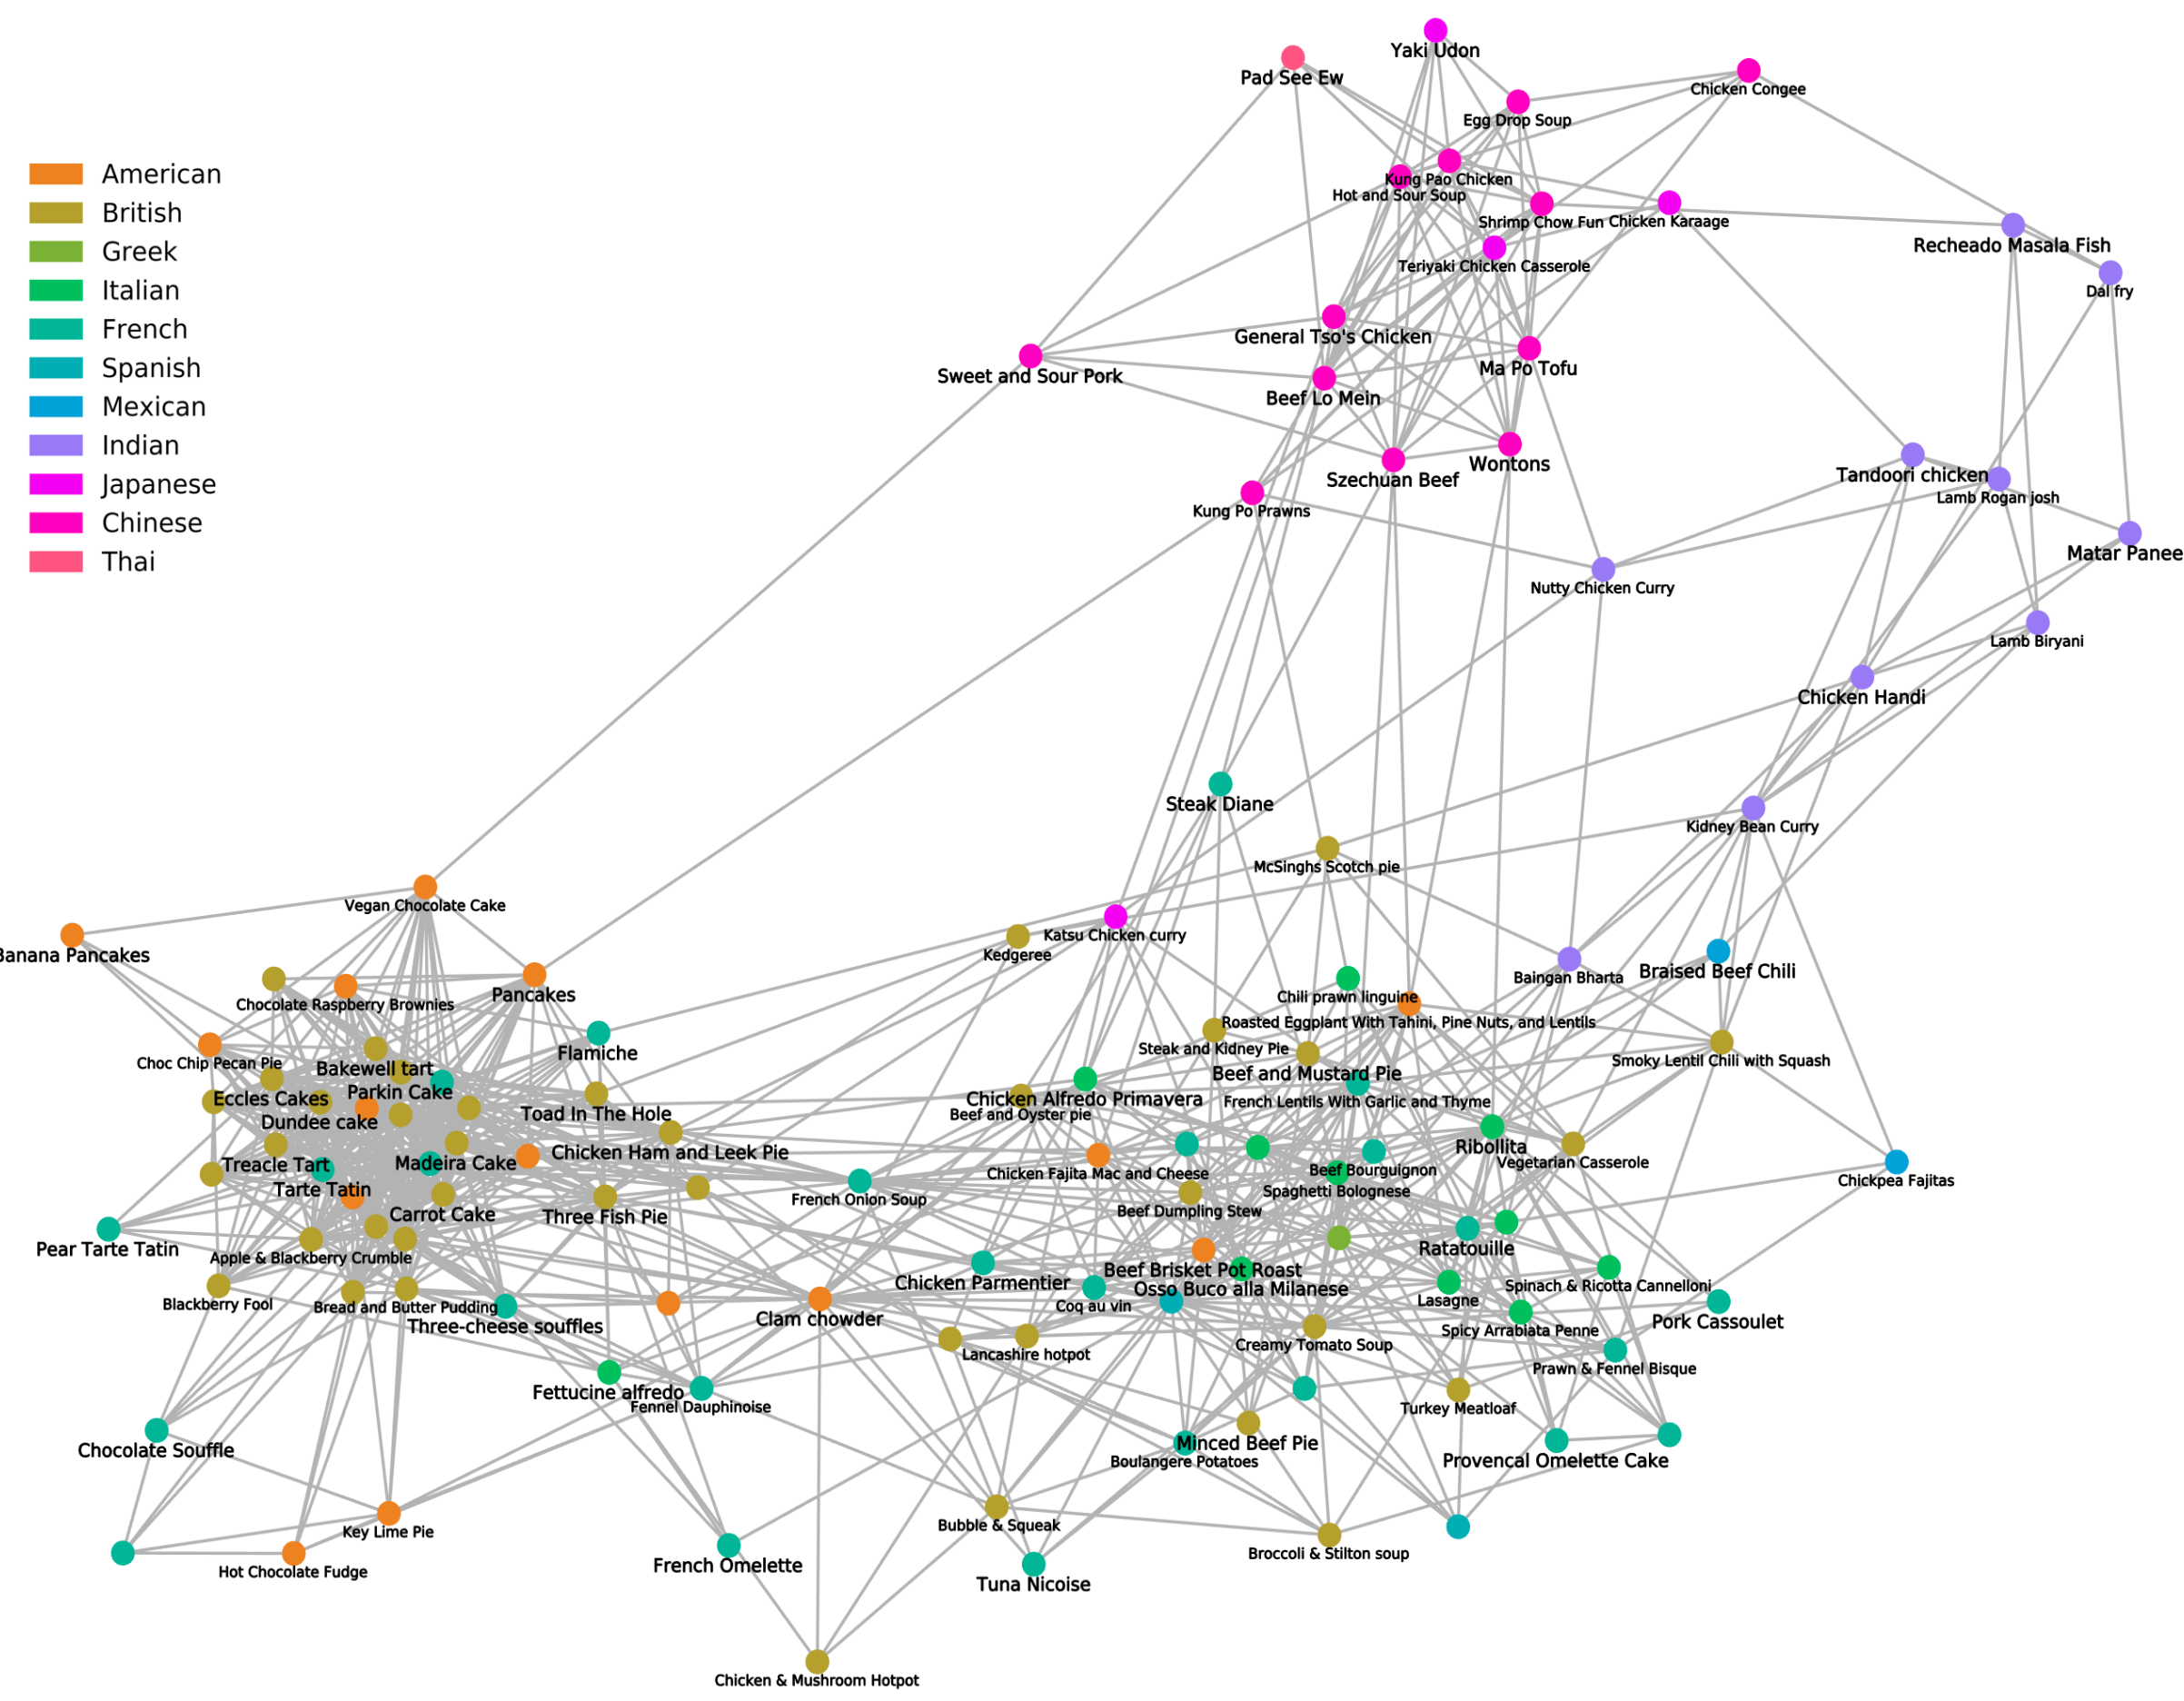

The MealDB Database

James Wood, Marnijati Torkel, Ereina Gomez, Peter Eades, Amyra Meidiana, Seokhee Hong

Information Visualisation Research Group

Meal graph (FR layout)

Ingredient graph
(spectral sparsification, betweenness centrality, FR layout)

Ingredient graph
(spectral sparsification, 3-core, LinLog layout)

Ingredient graph (6-core)
(Concentric circle: Category, Dot: ingredient)

Area graph
(Concentric circle: Category, Dot: ingredient)

Desert Beef Chicken Vegetarian Vegan Starter Seafood Pork Lamb Pasta Side Miscellaneous Breakfast

Aboriginal dot painting inspired visualization

Area graph
(Concentric circle: Category, Dot: Ingredient)

Area graph